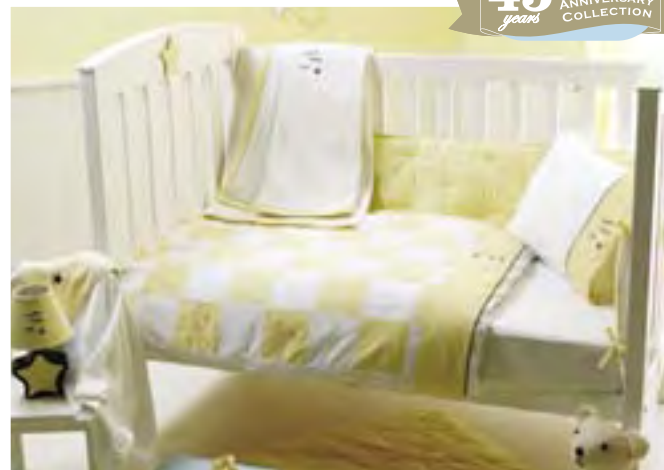

LIVING TEXTILES

45 years ANNIVERSARY COLLECTION

Twinkle little star